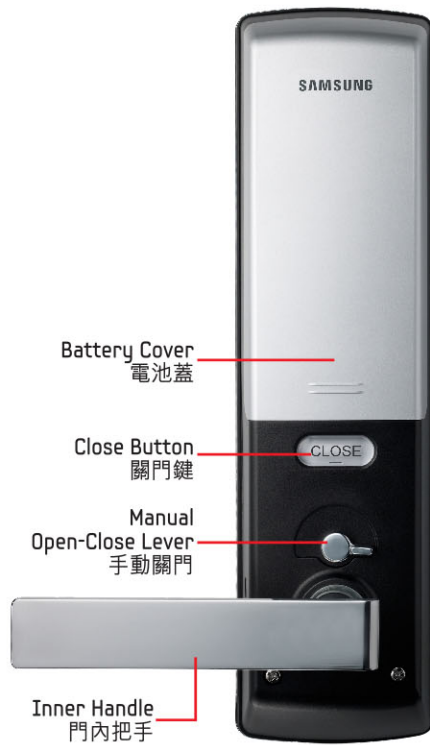

Structure 結構

Outer Body 門外

Inner Body 門內

Specifications 規格

Model 型號	SHS-6020 RMS/CN (SHS-H635FMS/EN/R) REMOCON version 遙控版 SHS-6020 XMS/CN (SHS-H635FMS/EN) NDN-Remocon version 非遙控版
Remocon Registration (maximum registration) 遙控器登記(最多登記量)	RMS (Up to 10 Remocon 最多10個遙控器)
RF Card Registration (maximum registration) 感應卡登記(最多登記量)	Up to 20 RF tags / cards
RFID	Mifare type A ISO 14443A type (13.56Mhz)
User Access Code 用戶密碼	5-12 digit number (1 set) 5-12位數字組合 (1組)
Material 物料	ZI Alloy, AI Alloy, Acrylic, PC & ABS Plastic 鋅合金, 鋁合金, 亞加力及塑膠
Size (WxHxD) 尺寸 (寬x高x深) 毫米	Outer body門外: 81 x 306 x 64mm Inner body門內: 78 x 287 x 78mm
Door Thickness 門厚 (毫米)	Applicable 適用於 45 - 60 mm (1-3/4" to 2-3/8") 最多厚度 Max. >70mm (>2-3/4"), option
Power 電源	DC6A AA (LR6) Alkaline batteries 鹼性電池 x 8
Battery Lifetime 電池壽命	Approximately 12 months (average use - 10 time per day) 約12個月 (平均10次 / 天)
Included Accessories 附送額外配件	2 RF tags, 1 RF warranty card, 5 Mechanical override keys / 1 Remocon(Remcon version only) 2張感應匙牌, 1張感應保養卡, 5支機械鎖匙 / 1個遙控器(只適用於遙控版)

Convenient Features

使用簡便

Safety & Convenience

安全及方便

SMART Choice for Official Products!

購買正貨認清楚，辨認真偽知多點!

市面上一些不認可或自稱出售「韓文版本」的電子鎖，它們全部都是非法改裝或水貨，那些水貨並沒有配備完整的產品說明書、認可的出口文件及缺少部份產品操作功能和配件。更甚是產品已被非法改裝結構及不附合香港所需防火條例。

為保障消費者，請認清英文版本的原廠正貨智能門鎖。原廠正貨智能門鎖均有 Samsung SMART Doorlock 商標和 O.M.W. 標誌，並提供 2 年原廠保養服務(保證原廠零件維修)及官方的客戶服務熱線和維修中心。

請到香港及澳門獨家代理 PLC 各分店及正貨商號購買，以獲得最全面的購物保障。

Subject to change without prior notification. 如有更改，恕不另行通知。

Samsung SMART Doorlock names and logos are registered trademarks and properties of SAMSUNG SDS CO. LTD., any use without prior written consent is prohibited. Copyright© 2013-2014 All rights reserved.